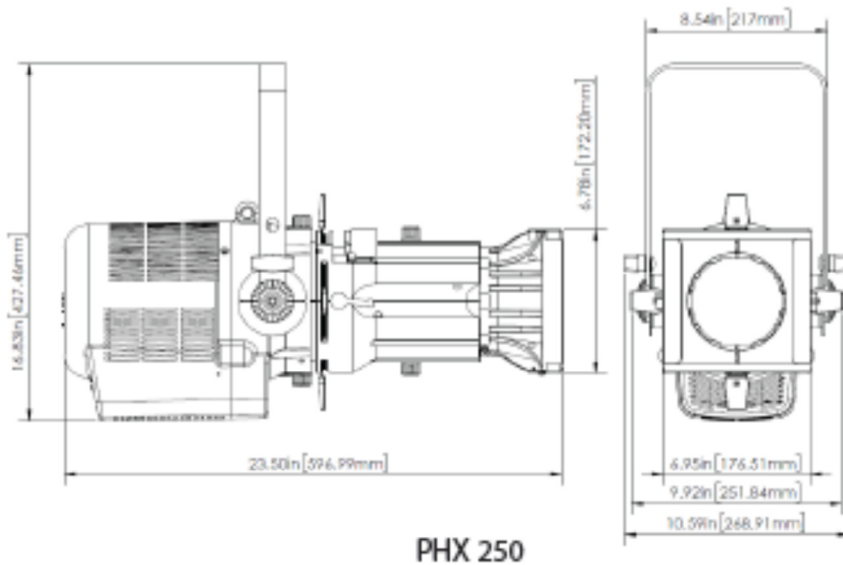

ILLUSTRASJONER: