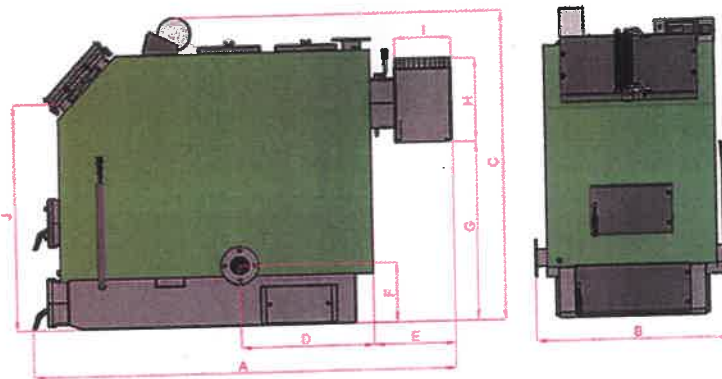

UNICA MAX 80 - 160KW

Power type series: 80kW, 100kW, 120kW, 160kW

FUEL

HARD COAL, WOOD,
HARD COAL/COAL DUST

Specification	Parameters	Dimensions	Cross boiler	Download		
UNICA MAX			80 KW	100 KW	120 KW	160 KW
Dimensions (mm)	A	2138				
	B	888	988	1088	1188	
	C	1570				
	D	679				
	E	406				
	F	306				
	G	911				
	H	424				
	I	Ø 300				
	J	1136				