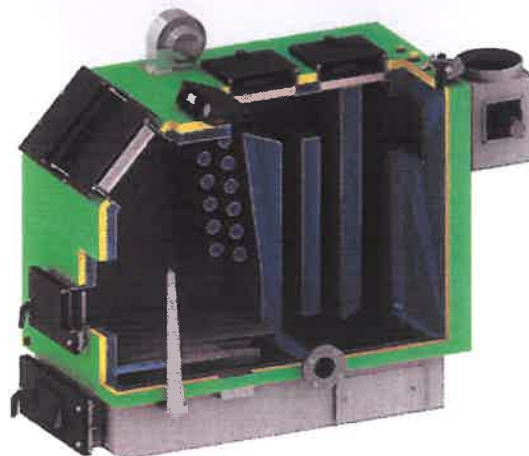

UNICA MAX 80 - 160KW

Power type series: 80kW, 100kW, 120kW, 160kW

FUEL

HARD COAL, WOOD,
HARD COAL/COAL DUST

Specification	Parameters	Dimensions	Cross boiler	Download		
UNICA MAX			80 KW	100 KW	120 KW	160 KW
Dimensions (mm)	A	2138				
	B	888	988	1088	1188	
	C	1570				
	D	679				
	E	406				
	F	306				
	G	911				
	H	424				
	I	Ø 300				
	J	1136				

Boiler regulator ecoMAX 200 W

FOR SOLID FUEL BOILERS WITH A FAN

OPERATION AND MAINTENANCE MANUAL

ISSUE: 1.3

APPLICABLE TO	10.034
SOFTWARE	10.035
	10.036

2010-04-14